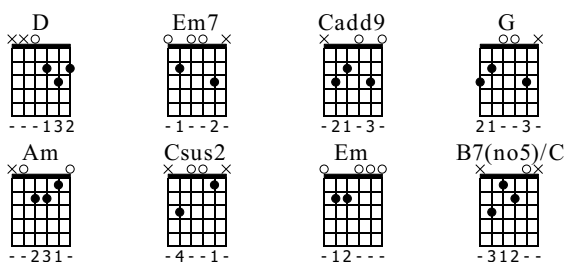

Atmosphere

Mree

Words & Music by Marie Hsiao

Standard tuning

♩ = 140

Intro

S-Gt

D **Em7** **Cadd9** **G**

mp
Capo. fret 4

1

D **Em7** **Cadd9** **G**

Verse

D **Em7** **Cadd9** **G**

17

I've been walked upon Tell me I'm wrong But I know that you're al- re- ady late
 Force a smile Let it sit for a while Ho- ping to sink in a stain

25

D Em7 Cadd9 G

Guess it's true I won't blame it on you 'Cause you were my biggest mi- stake
 For the blue and the black of the dar-kest of colors are all that re- main

TAB

33

D Em7 Cadd9 G

Thanks to you I am bitter now too I trace all the lies on your face
 Take your fall and watch me wreck it all It's always what you claim to say

TAB

0-0	3-3	0-0	3	0-0	0-0	0-0	0-0
0	2-0	0-0	0	0-0	2-0	0-0	2-0
3	0	3	2	0	2	0	2

107 Csus2 1. D

Ooh ooh ooh ooooooh... ooooooooooooooh... Ooh

TAB: 1-1, 0-0, 2-2, 0-0, 1-1, 0-0, 2-2, 0-0, 0, 2-3, 3-2, 2-3, 3-2, 0, (0)